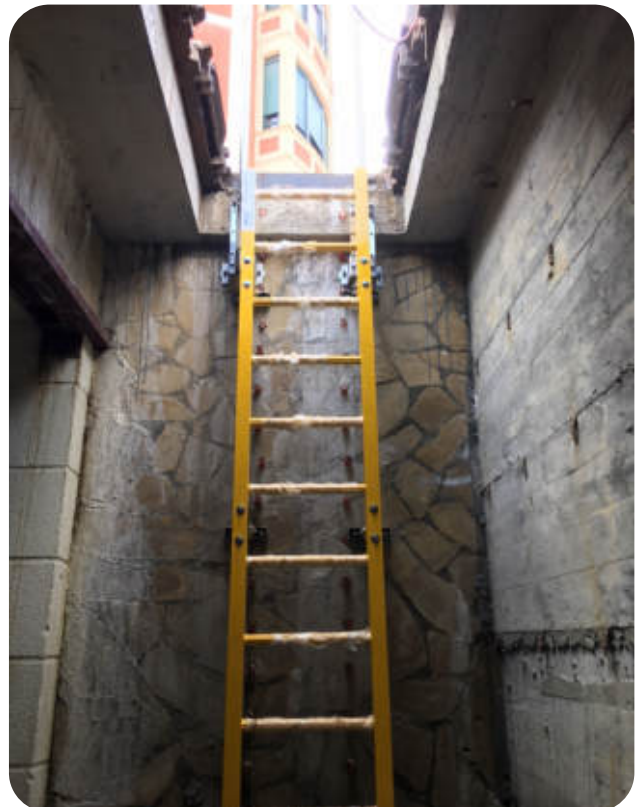

GRP LADDER WITH SAFETY CAGE

Characteristics - Ladder

- The only metallic parts are the homologated A-4 quality and stainless screws.
- Ladders can be manufactured following customer's dimensions needs.
- Very robust and comfortable ladders. 400mm. step, and safety rings with 750mm. diameter.

Characteristics - Safety Cage

- Manufactured with hand finished rings with 750mm. diameter, 65mm. width and 10mm. thickness.
- Perfect concrete fixing thanks to its polyamide piece in both sides of the ring.
- Concrete fixing is made by using certified A-4 screws with stainless washers.
- Thanks to the fiber glass, which is currently taking over the stainless Steel, we get the following advantages: stainless, not electricity conductor, UV resistant, light weight, easily adaptable and low installation cost.
- Client must provide us with the measures of the protection needed place (always in 500mm. multiples) so we can pre-drill the product. By doing this, the protection comes completely finished (including all the needed screws and pieces, achieving an easier transport and installation).
- The product is sent disassembled, you just have to put together the rings with the union plates, after doing that the product is ready to be fixed to the wall.
- Every ring comes with 5 screws in order to put the plates together, 4 in each ring with the polyamide piece and 4 concrete screws.
- The ladder can be upgraded by adding an anti-vandalism access, made of stainless steel with a rubber seal. You can block the access using a bar and a lock.
- This system overpass the CTE and INSHT requirements.

2500

500

Width Ring = 65

Ø1500

DETAIL C

DETAIL D

GRP LADDER WITH SAFETY CAGE

Installation example

GRP LADDER WITH SAFETY CAGE

Installation example

GRP LADDER WITH SAFETY CAGE

Installation example

IVERNA
2000
IVERNA2000.COM ZARAGOZA 34157977