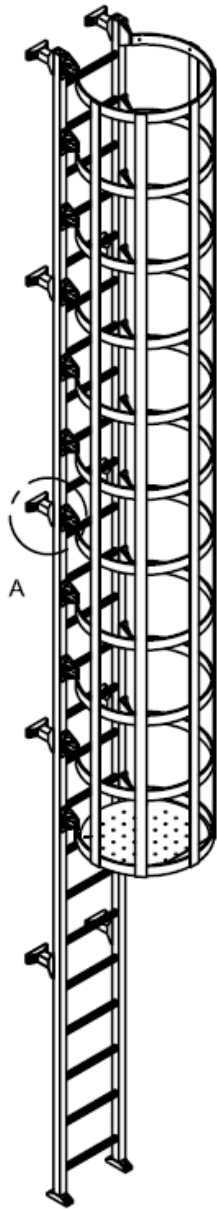

GRP LADDER WITH SAFETY CAGE

Characteristics - Ladder

- The only metallic parts are the homologated A-4 quality and stainless screws.
- Ladders can be manufactured following customer's dimensions needs.
- Very robust and comfortable ladders. 400mm. step, and safety rings with 750mm. diameter.

Characteristics - Safety Cage

- Manufactured with hand finished rings with 750mm. diameter, 65mm. width and 10mm. thickness.
- Perfect concrete fixing thanks to its polyamide piece in both sides of the ring.
- Concrete fixing is made by using certified A-4 screws with stainless washers.
- Thanks to the fiber glass, which is currently taking over the stainless Steel, we get the following advantages: stainless, not electricity conductor, UV resistant, light weight, easily adaptable and low installation cost.
- Client must provide us with the measures of the protection needed place (always in 500mm. multiples) so we can pre-drill the product. By doing this, the protection comes completely finished (including all the needed screws and pieces, achieving an easier transport and installation).
- The product is sent disassembled, you just have to put together the rings with the union plates, after doing that the product is ready to be fixed to the wall.
- Every ring comes with 5 screws in order to put the plates together, 4 in each ring with the polyamide piece and 4 concrete screws.
- The ladder can be upgraded by adding an anti-vandalism access, made of stainless steel with a rubber seal. You can block the access using a bar and a lock.
- This system overpass the CTE and INSHT requirements.

GRP LADDER WITH SAFETY CAGE

Standard Measures

DETAIL B

DETAIL A

B

Fixing Legs every 1500mm

Protector Ring every 500 mm

1500

2500

500

Width Ring = 65

Ø1500

DETAIL C

DETAIL D

GRP LADDER WITH SAFETY CAGE

Installation example