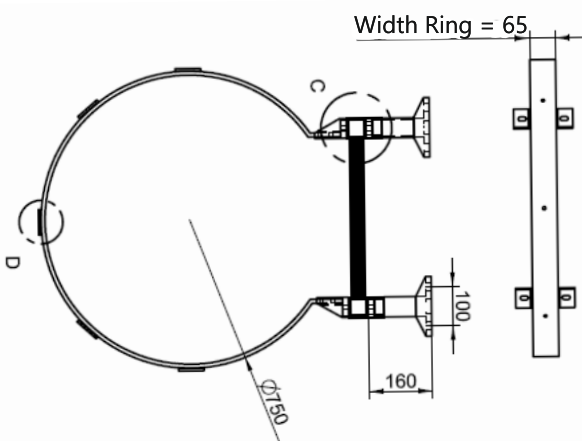

GRP LADDER WITH SAFETY CAGE

Characteristics - Ladder

- The only metallic parts are the homologated A-4 quality and stainless screws.
- Ladders can be manufactured following customer's dimensions needs.
- Very robust and comfortable ladders. 400mm. step, and safety rings with 750mm. diameter.

Characteristics - Safety Cage

- Manufactured with hand finished rings with 750mm. diameter, 65mm. width and 10mm. thickness.
- Perfect concrete fixing thanks to its polyamide piece in both sides of the ring.
- Concrete fixing is made by using certified A-4 screws with stainless washers.
- Thanks to the fiber glass, which is currently taking over the stainless Steel, we get the following advantages: stainless, not electricity conductor, UV resistant, light weight, easily adaptable and low installation cost.
- Client must provide us with the measures of the protection needed place (always in 500mm. multiples) so we can pre-drill the product. By doing this, the protection comes completely finished (including all the needed screws and pieces, achieving an easier transport and installation).
- The product is sent disassembled, you just have to put together the rings with the union plates, after doing that the product is ready to be fixed to the wall.
- Every ring comes with 5 screws in order to put the plates together, 4 in each ring with the polyamide piece and 4 concrete screws.
- The ladder can be upgraded by adding an anti-vandalism access, made of stainless steel with a rubber seal. You can block the access using a bar and a lock.
- This system overpass the CTE and INSHT requirements.

GRP LADDER WITH SAFETY CAGE

Standard Measures

DETAIL B

DETAIL A

B

Fixing Legs every 1500mm

Protector Ring every 500 mm

1500

2500

500

Width Ring = 65

Ø1500

DETAIL C

DETAIL D

GRP LADDER WITH SAFETY CAGE

Installation example