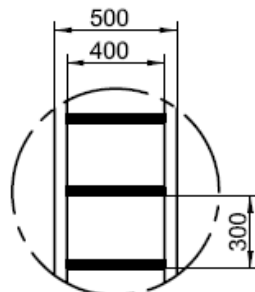

GRP LADDER WITH SAFETY CAGE

Characteristics - Ladder

- The only metallic parts are the homologated A-4 quality and stainless screws.
- Ladders can be manufactured following customer's dimensions needs.
- Very robust and comfortable ladders. 400mm. step, and safety rings with 750mm. diameter.

Characteristics - Safety Cage

- Manufactured with hand finished rings with 750mm. diameter, 65mm. width and 10mm. thickness.
- Perfect concrete fixing thanks to its polyamide piece in both sides of the ring.
- Concrete fixing is made by using certified A-4 screws with stainless washers.
- Thanks to the fiber glass, which is currently taking over the stainless Steel, we get the following advantages: stainless, not electricity conductor, UV resistant, light weight, easily adaptable and low installation cost.
- Client must provide us with the measures of the protection needed place (always in 500mm. multiples) so we can pre-drill the product. By doing this, the protection comes completely finished (including all the needed screws and pieces, achieving an easier transport and installation).
- The product is sent disassembled, you just have to put together the rings with the union plates, after doing that the product is ready to be fixed to the wall.
- Every ring comes with 5 screws in order to put the plates together, 4 in each ring with the polyamide piece and 4 concrete screws.
- The ladder can be upgraded by adding an anti-vandalism access, made of stainless steel with a rubber seal. You can block the access using a bar and a lock.
- This system overpass the CTE and INSHT requirements.

GRP LADDER WITH SAFETY CAGE

Standard Measures

DETAIL B

DETAIL A

B

Fixing Legs every 1500mm

Protector Ring every 500 mm

1500

2500

500

Width Ring = 65

Ø1500

DETAIL C

DETAIL D

GRP LADDER WITH SAFETY CAGE

Installation example