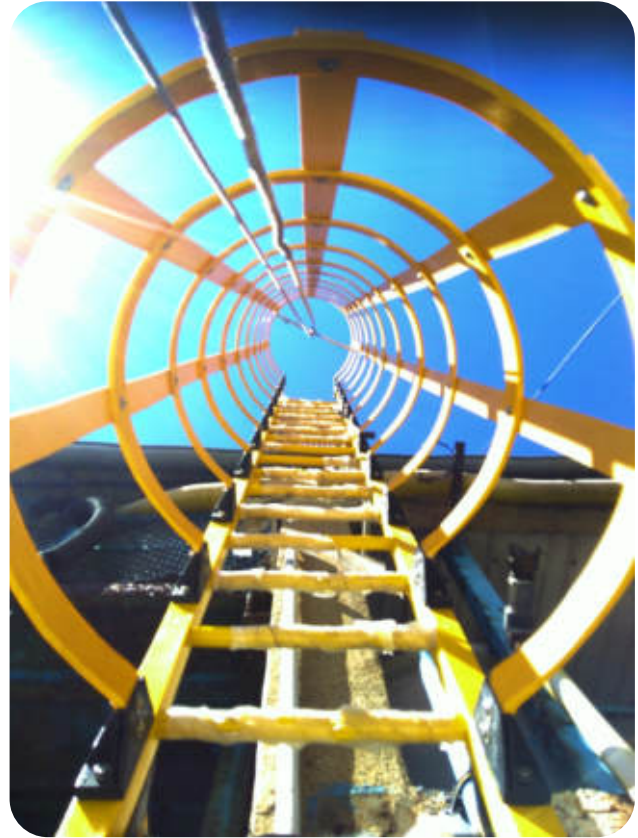

GRP LADDER WITH SAFETY CAGE

Installation example