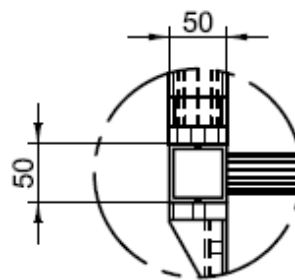

Characteristics - Safety Cage

- Manufactured with hand finished rings with 750mm. diameter, 65mm. width and 10mm. thickness.
- Perfect concrete fixing thanks to its polyamide piece in both sides of the ring.
- Concrete fixing is made by using certified A-4 screws with stainless washers.
- Thanks to the fiber glass, which is currently taking over the stainless Steel, we get the following advantages: stainless, not electricity conductor, UV resistant, light weight, easily adaptable and low installation cost.
- Client must provide us with the measures of the protection needed place (always in 500mm. multiples) so we can pre-drill the product. By doing this, the protection comes completely finished (including all the needed screws and pieces, achieving an easier transport and installation).
- The product is sent disassembled, you just have to put together the rings with the union plates, after doing that the product is ready to be fixed to the wall.
- Every ring comes with 5 screws in order to put the plates together, 4 in each ring with the polyamide piece and 4 concrete screws.
- The ladder can be upgraded by adding an anti-vandalism access, made of stainless steel with a rubber seal. You can block the access using a bar and a lock.
- This system overpass the CTE and INSHT requirements.

GRP LADDER WITH SAFETY CAGE

Standard Measures

DETAIL B

DETAIL A

B

Fixing Legs every 1500mm

Protector Ring every 500 mm

1500

2500

500

Width Ring = 65

Ø1500

DETAIL C

DETAIL D

GRP LADDER WITH SAFETY CAGE

Installation example