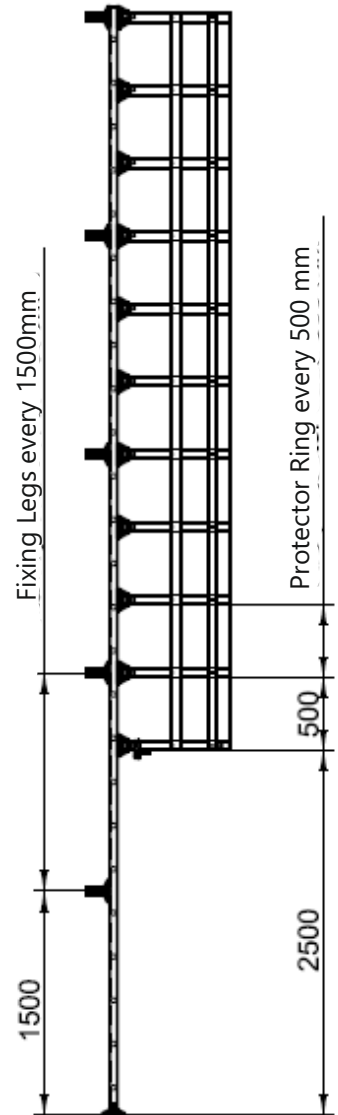

GRP LADDER WITH SAFETY CAGE

Characteristics - Ladder

- The only metallic parts are the homologated A-4 quality and stainless screws.
- Ladders can be manufactured following customer's dimensions needs.
- Very robust and comfortable ladders. 400mm. step, and safety rings with 750mm. diameter.

Characteristics - Safety Cage

- Manufactured with hand finished rings with 750mm. diameter, 65mm. width and 10mm. thickness.
- Perfect concrete fixing thanks to its polyamide piece in both sides of the ring.
- Concrete fixing is made by using certified A-4 screws with stainless washers.
- Thanks to the fiber glass, which is currently taking over the stainless Steel, we get the following advantages: stainless, not electricity conductor, UV resistant, light weight, easily adaptable and low installation cost.
- Client must provide us with the measures of the protection needed place (always in 500mm. multiples) so we can pre-drill the product. By doing this, the protection comes completely finished (including all the needed screws and pieces, achieving an easier transport and installation).
- The product is sent disassembled, you just have to put together the rings with the union plates, after doing that the product is ready to be fixed to the wall.
- Every ring comes with 5 screws in order to put the plates together, 4 in each ring with the polyamide piece and 4 concrete screws.
- The ladder can be upgraded by adding an anti-vandalism access, made of stainless steel with a rubber seal. You can block the access using a bar and a lock.
- This system overpass the CTE and INSHT requirements.

GRP LADDER WITH SAFETY CAGE

Standard Measures

DETAIL B

DETAIL A

B

Fixing Legs every 1500mm

Protector Ring every 500 mm

1500

2500

500

Width Ring = 65

Ø1500

DETAIL C

DETAIL D

GRP LADDER WITH SAFETY CAGE

Installation example