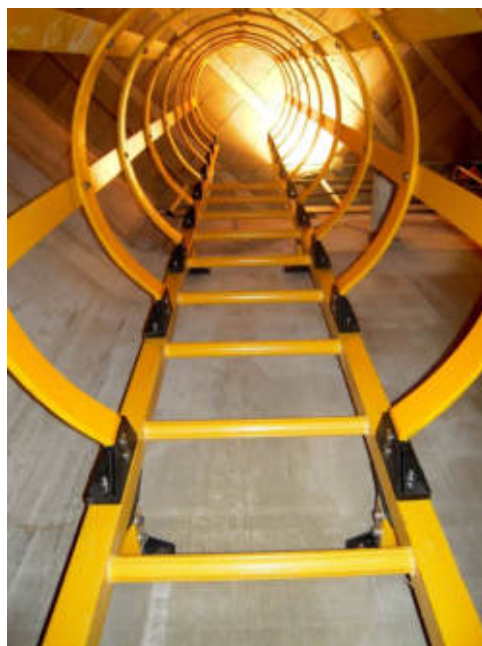

GRP LADDER WITH SAFETY CAGE

Characteristics - Ladder

- The only metallic parts are the homologated A-4 quality and stainless screws.
- Ladders can be manufactured following customer's dimensions needs.
- Very robust and comfortable ladders. 400mm. step, and safety rings with 750mm. diameter.

Characteristics - Safety Cage

- Manufactured with hand finished rings with 750mm. diameter, 65mm. width and 10mm. thickness.
- Perfect concrete fixing thanks to its polyamide piece in both sides of the ring.
- Concrete fixing is made by using certified A-4 screws with stainless washers.
- Thanks to the fiber glass, which is currently taking over the stainless Steel, we get the following advantages: stainless, not electricity conductor, UV resistant, light weight, easily adaptable and low installation cost.
- Client must provide us with the measures of the protection needed place (always in 500mm. multiples) so we can pre-drill the product. By doing this, the protection comes completely finished (including all the needed screws and pieces, achieving an easier transport and installation).
- The product is sent disassembled, you just have to put together the rings with the union plates, after doing that the product is ready to be fixed to the wall.
- Every ring comes with 5 screws in order to put the plates together, 4 in each ring with the polyamide piece and 4 concrete screws.
- The ladder can be upgraded by adding an anti-vandalism access, made of stainless steel with a rubber seal. You can block the access using a bar and a lock.
- This system overpass the CTE and INSHT requirements.

GRP LADDER WITH SAFETY CAGE

Standard Measures

DETAIL B

DETAIL A

B

Fixing Legs every 1500mm

Protector Ring every 500 mm

1500