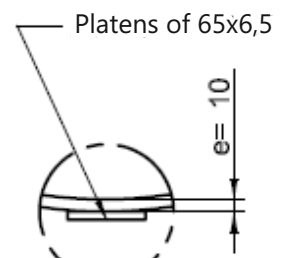

GRP LADDER WITH SAFETY CAGE

Standard Measures

DETAIL B

DETAIL A

B

Fixing Legs every 1500mm

Protector Ring every 500 mm

1500

2500

500

Width Ring = 65

Ø1500

DETAIL C

DETAIL D

GRP LADDER WITH SAFETY CAGE

Installation example