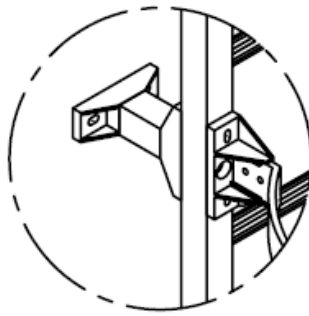

GRP LADDER WITH SAFETY CAGE

Characteristics - Ladder

- The only metallic parts are the homologated A-4 quality and stainless screws.
- Ladders can be manufactured following customer's dimensions needs.
- Very robust and comfortable ladders. 400mm. step, and safety rings with 750mm. diameter.

Characteristics - Safety Cage

- Manufactured with hand finished rings with 750mm. diameter, 65mm. width and 10mm. thickness.
- Perfect concrete fixing thanks to its polyamide piece in both sides of the ring.
- Concrete fixing is made by using certified A-4 screws with stainless washers.
- Thanks to the fiber glass, which is currently taking over the stainless Steel, we get the following advantages: stainless, not electricity conductor, UV resistant, light weight, easily adaptable and low installation cost.
- Client must provide us with the measures of the protection needed place (always in 500mm. multiples) so we can pre-drill the product. By doing this, the protection comes completely finished (including all the needed screws and pieces, achieving an easier transport and installation).
- The product is sent disassembled, you just have to put together the rings with the union plates, after doing that the product is ready to be fixed to the wall.
- Every ring comes with 5 screws in order to put the plates together, 4 in each ring with the polyamide piece and 4 concrete screws.
- The ladder can be upgraded by adding an anti-vandalism access, made of stainless steel with a rubber seal. You can block the access using a bar and a lock.
- This system overpass the CTE and INSHT requirements.

GRP LADDER WITH SAFETY CAGE

Standard Measures

DETAIL B

DETAIL A

B

Fixing Legs every 1500mm

Protector Ring every 500 mm

1500