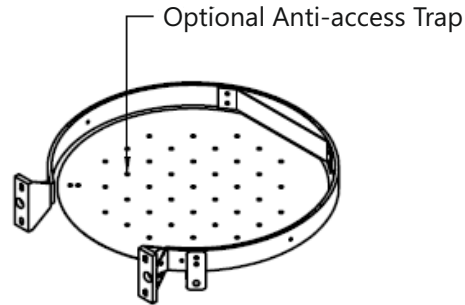

GRP LADDER WITH SAFETY CAGE

Characteristics - Ladder

- The only metallic parts are the homologated A-4 quality and stainless screws.
- Ladders can be manufactured following customer's dimensions needs.
- Very robust and comfortable ladders. 400mm. step, and safety rings with 750mm. diameter.

Characteristics - Safety Cage

- Manufactured with hand finished rings with 750mm. diameter, 65mm. width and 10mm. thickness.
- Perfect concrete fixing thanks to its polyamide piece in both sides of the ring.
- Concrete fixing is made by using certified A-4 screws with stainless washers.
- Thanks to the fiber glass, which is currently taking over the stainless Steel, we get the following advantages: stainless, not electricity conductor, UV resistant, light weight, easily adaptable and low installation cost.
- Client must provide us with the measures of the protection needed place (always in 500mm. multiples) so we can pre-drill the product. By doing this, the protection comes completely finished (including all the needed screws and pieces, achieving an easier transport and installation).
- The product is sent disassembled, you just have to put together the rings with the union plates, after doing that the product is ready to be fixed to the wall.
- Every ring comes with 5 screws in order to put the plates together, 4 in each ring with the polyamide piece and 4 concrete screws.
- The ladder can be upgraded by adding an anti-vandalism access, made of stainless steel with a rubber seal. You can block the access using a bar and a lock.
- This system overpass the CTE and INSHT requirements.

GRP LADDER WITH SAFETY CAGE

Standard Measures

DETAIL B

DETAIL A

B

Fixing Legs every 1500mm

Protector Ring every 500 mm

1500